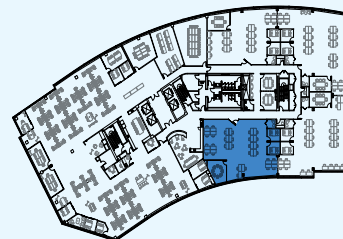

EXISTING CONDITION

3RD FLOOR - 4,026 RSF

77 4TH AVENUE, WALTHAM

OFFICES	2
CONFERENCE ROOMS	1
WORKSTATIONS	27
PHONE BOOTH	1
TOTAL PERSONNEL	29